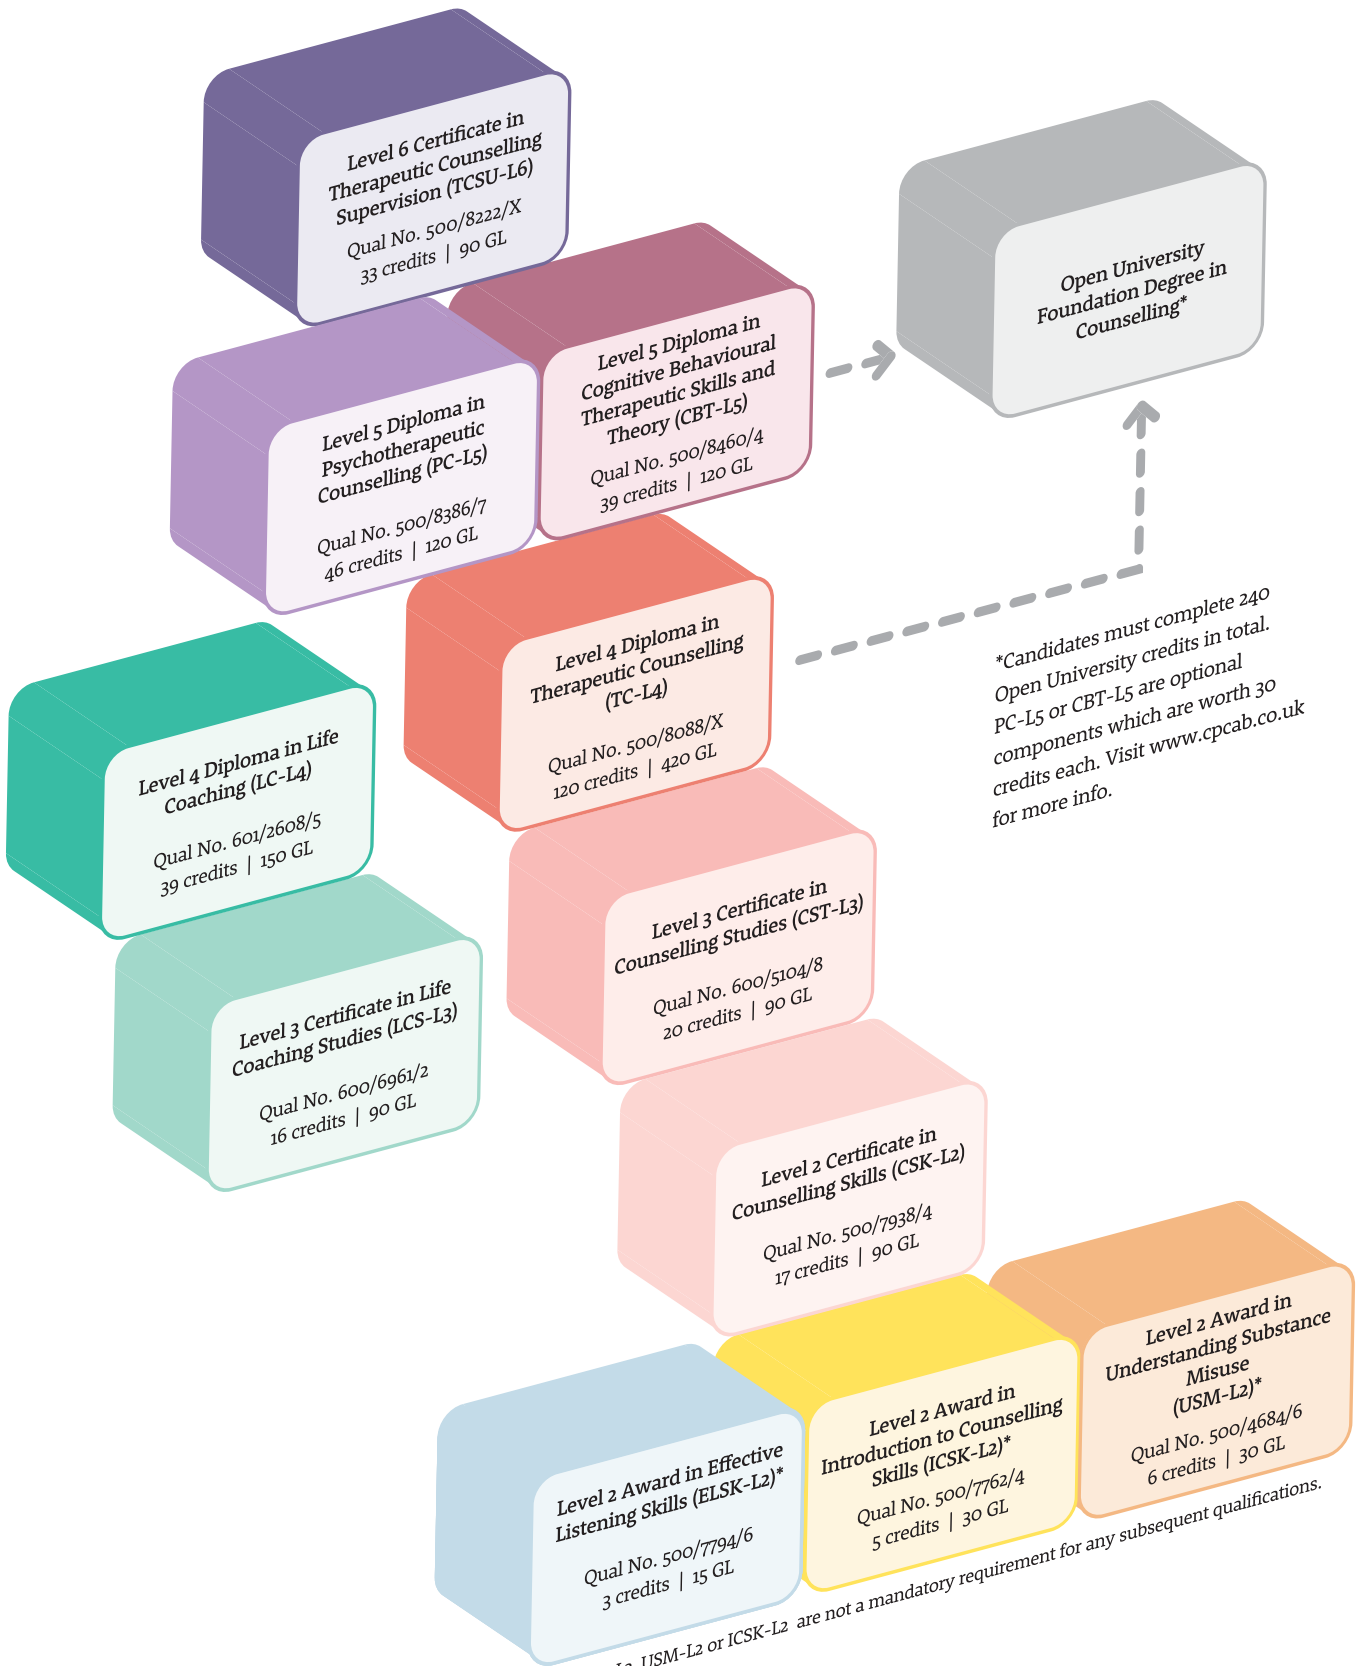

The Progression Route

*Candidates must complete 240 Open University credits in total. PC-L5 or CBT-L5 are optional components which are worth 30 credits each. Visit www.cpcab.co.uk for more info.

*ELSK-L2, USM-L2 or ICSK-L2 are not a mandatory requirement for any subsequent qualifications.